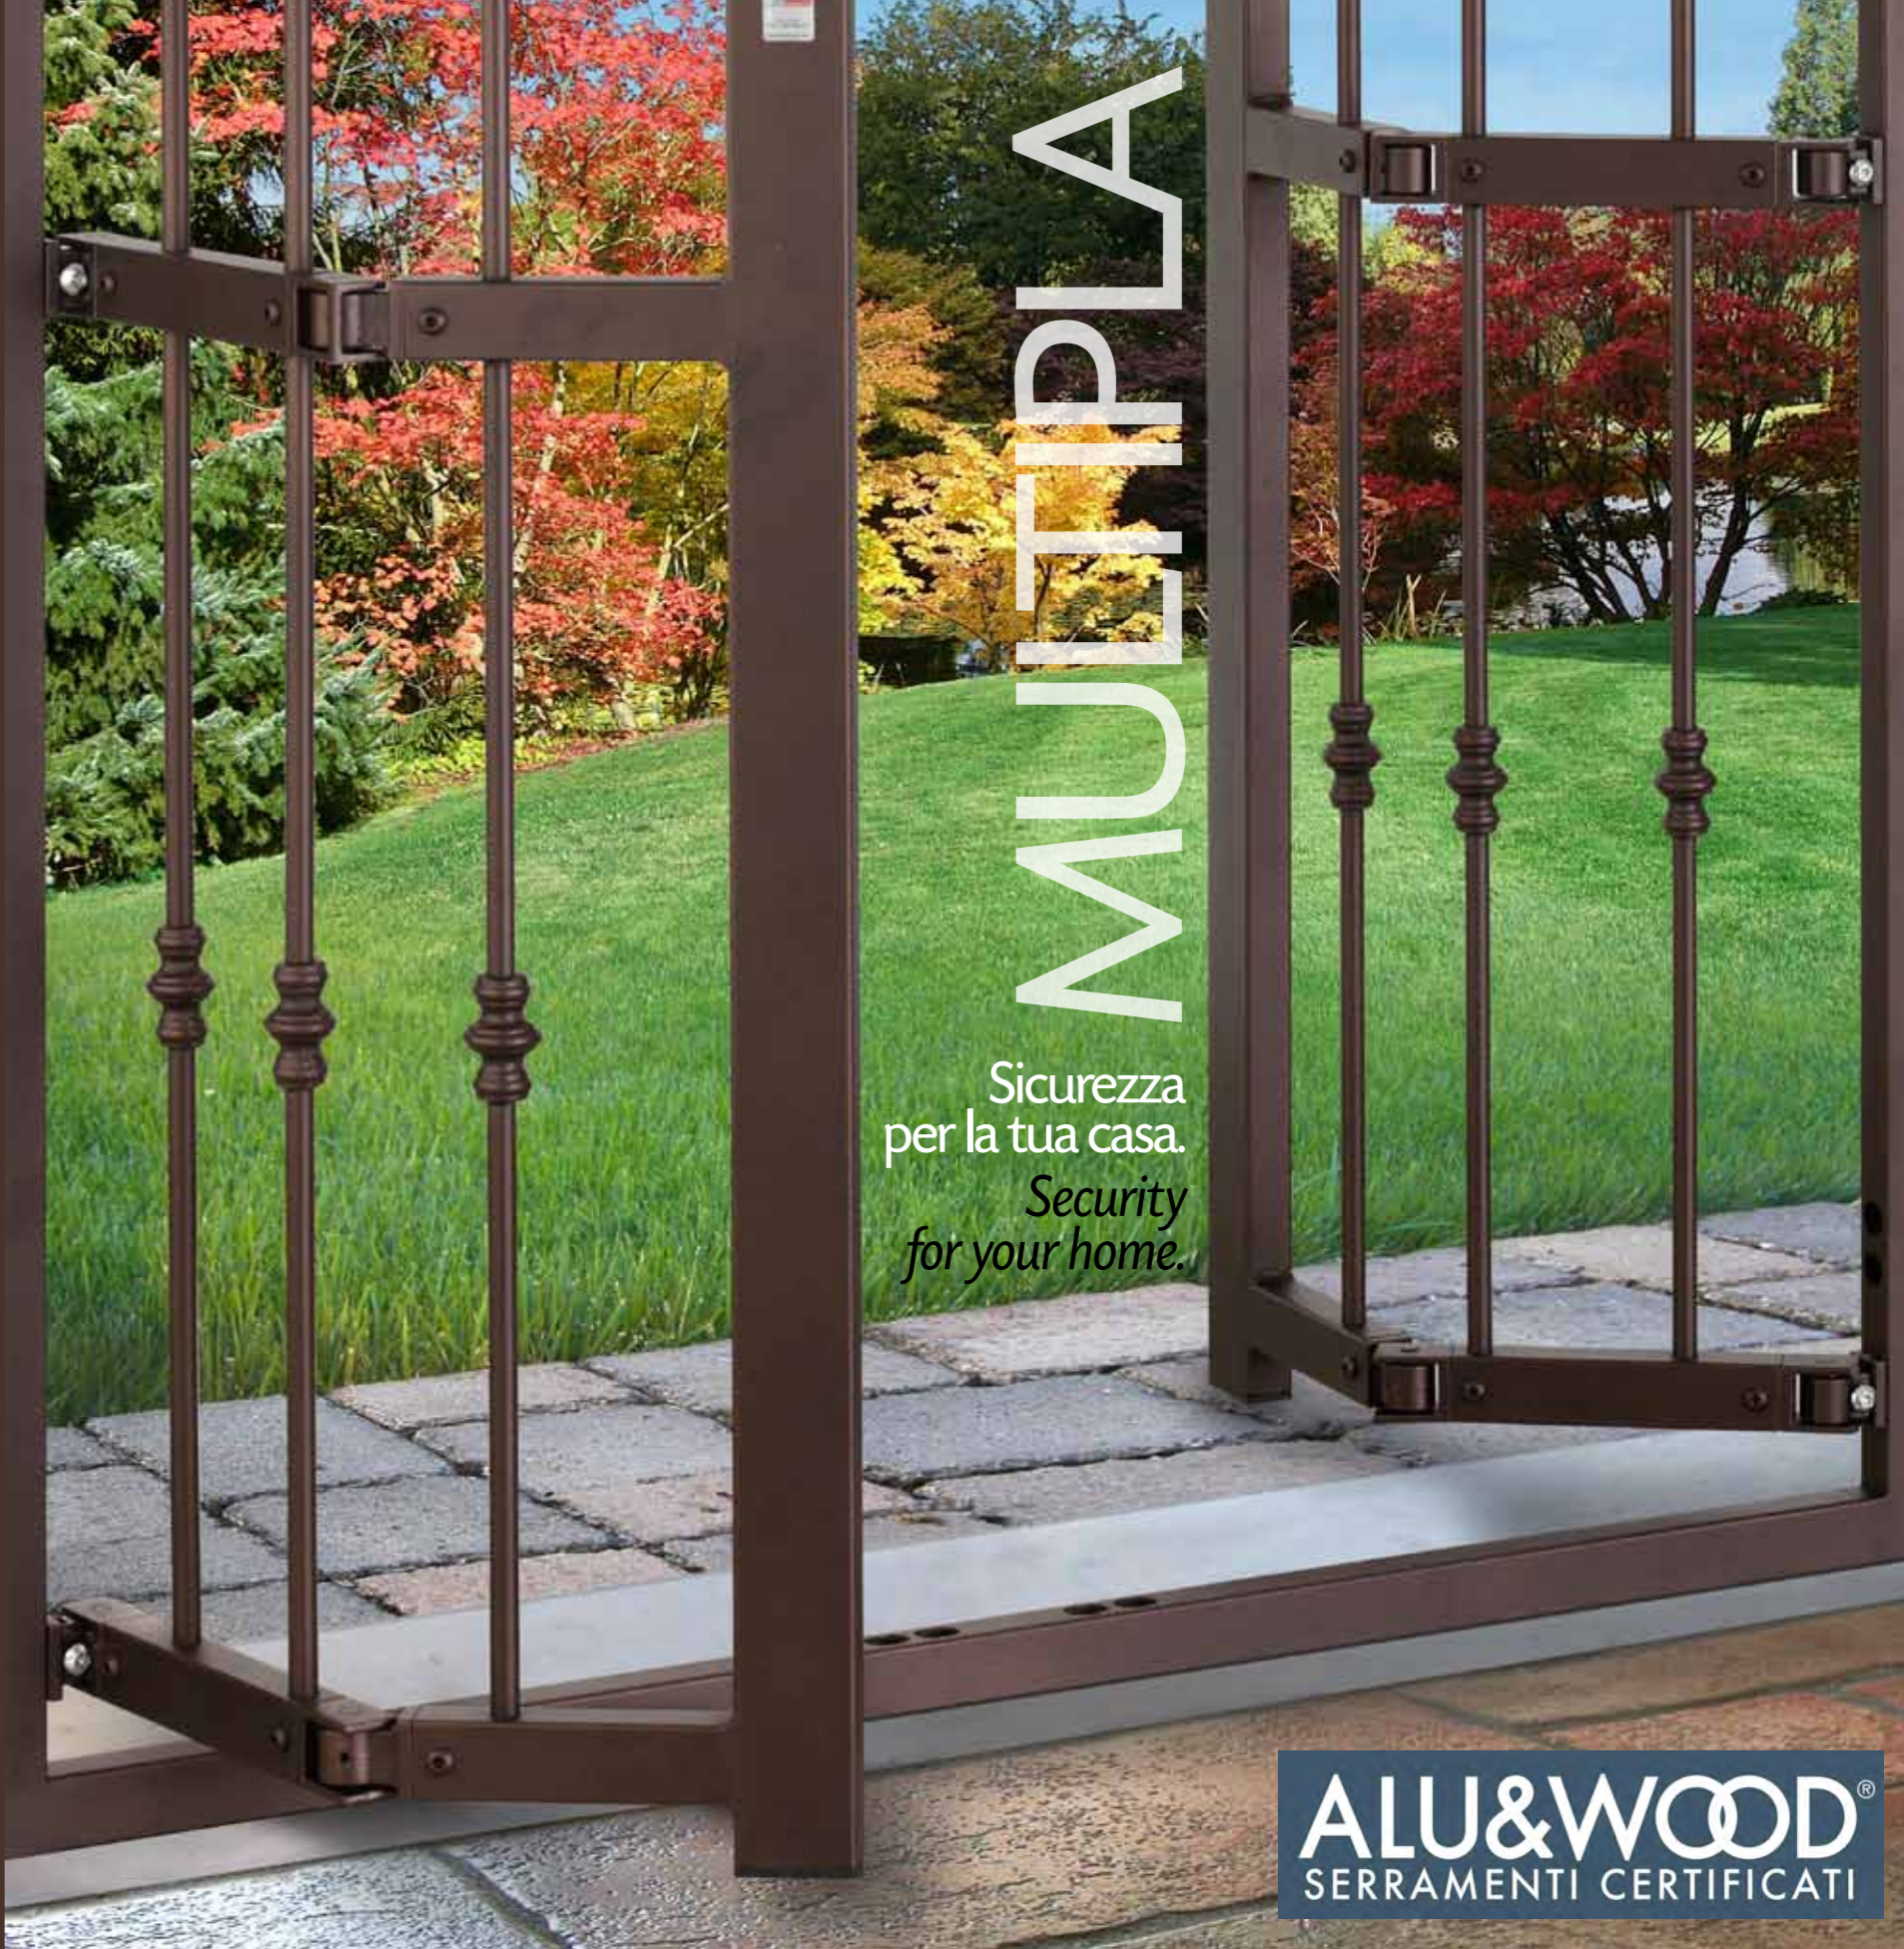

MULTIPLA

Sicurezza per la tua casa.
Security for your home.

ALU&WOOD
SERRAMENTI CERTIFICATI